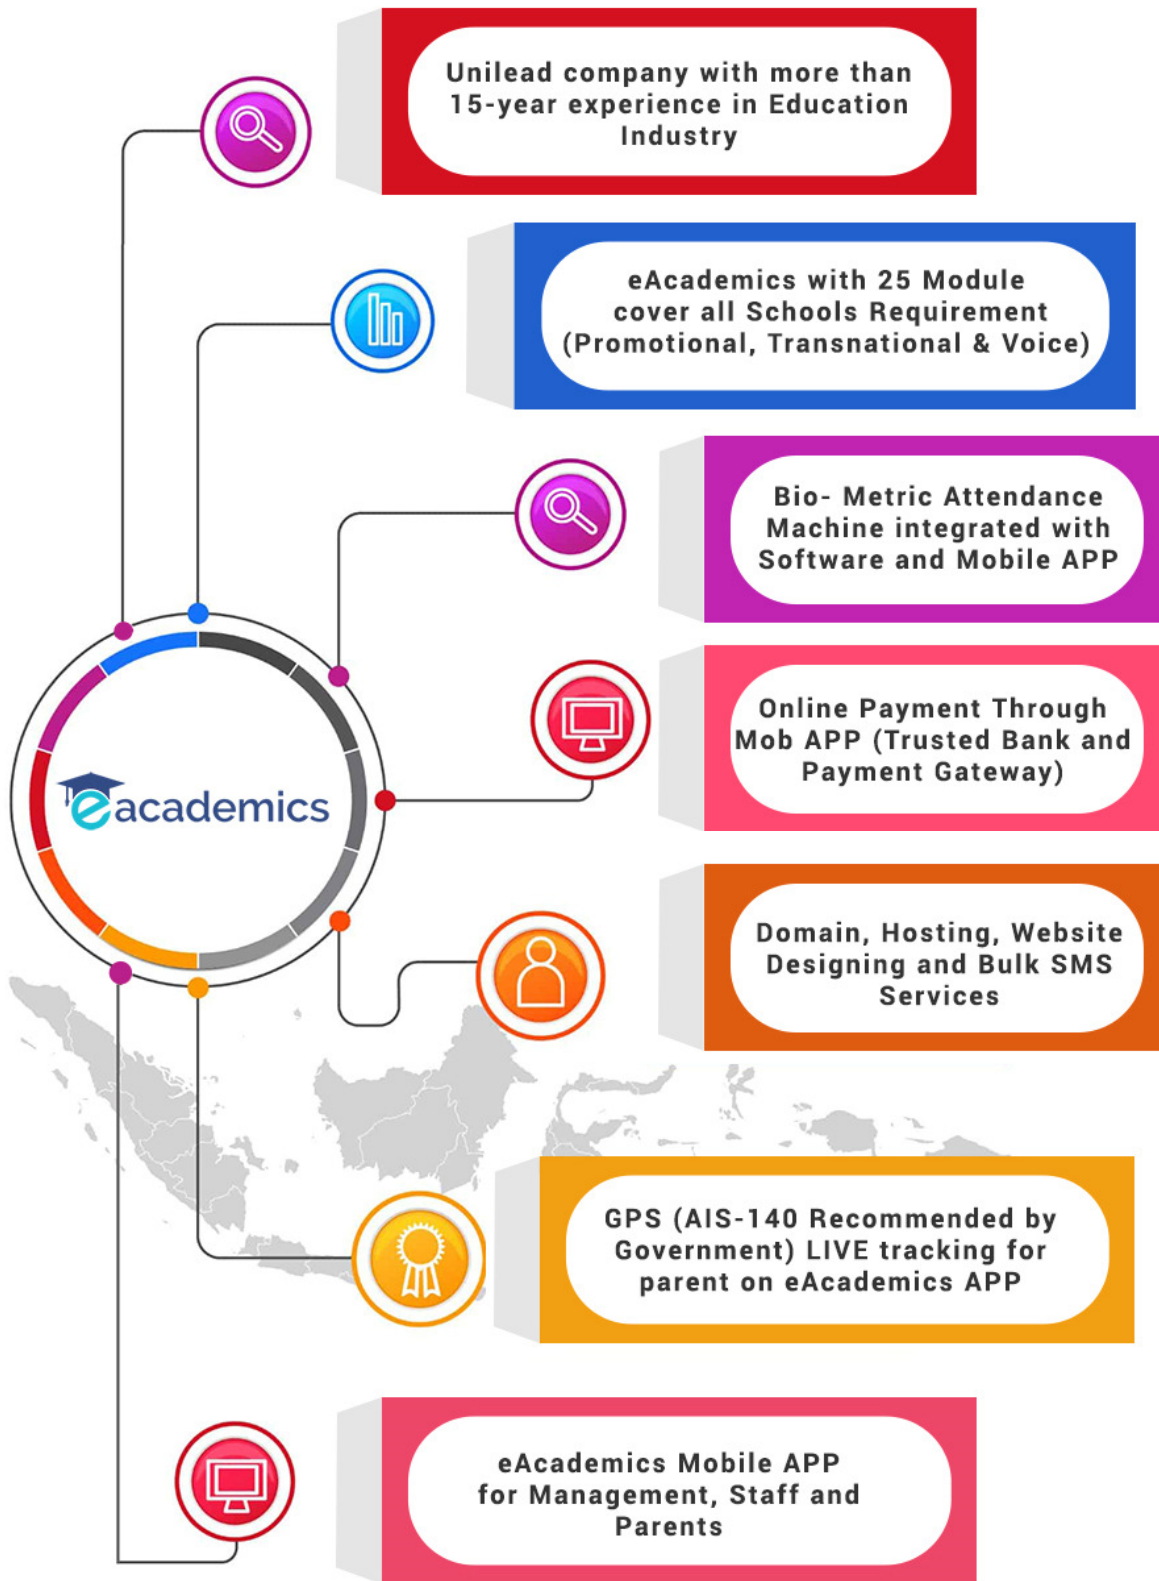

We are responsible for complete automation for your School